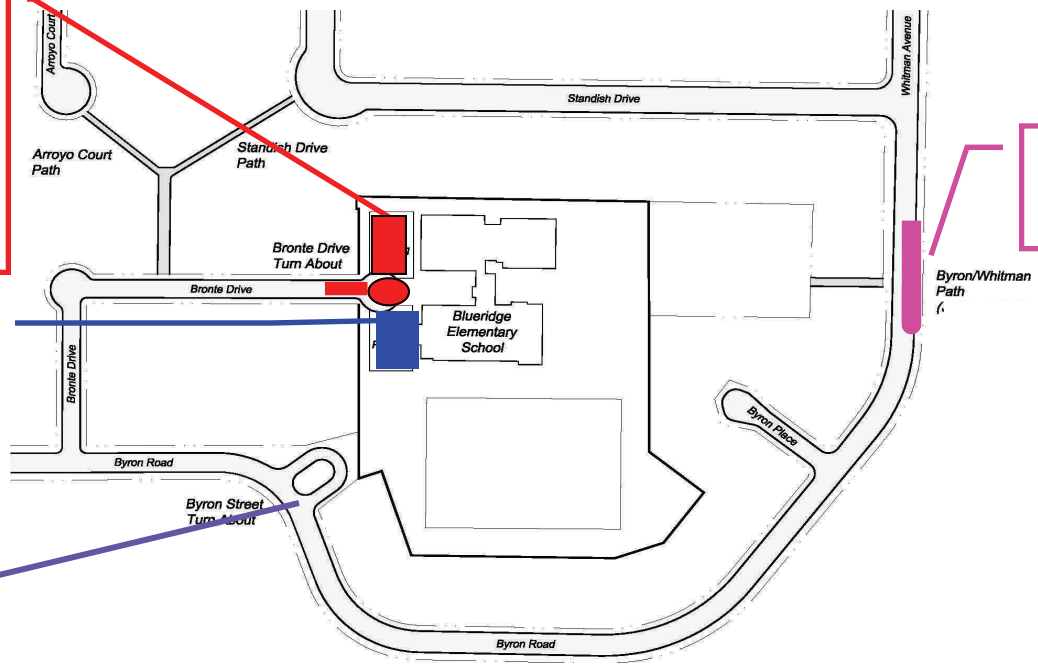

The crosswalk on Upper Byron has "No Stopping" areas so there are clear sight lines for pedestrians.

The snowplows need time to clear the roads. Please look for the signage.

Staff Parking and Round-about. No student drop off or stopping. Please do not park on or next to the cones on Bronte.

Staff, Disabled, Daycare vehicle Parking. No student drop off or stopping.

Student drop off and pick up. Please do not block traffic flow.

Marked Pedestrian Crosswalk

Please share this information with anyone who will be doing drop off or pick-up for your child. Thank you for your support!